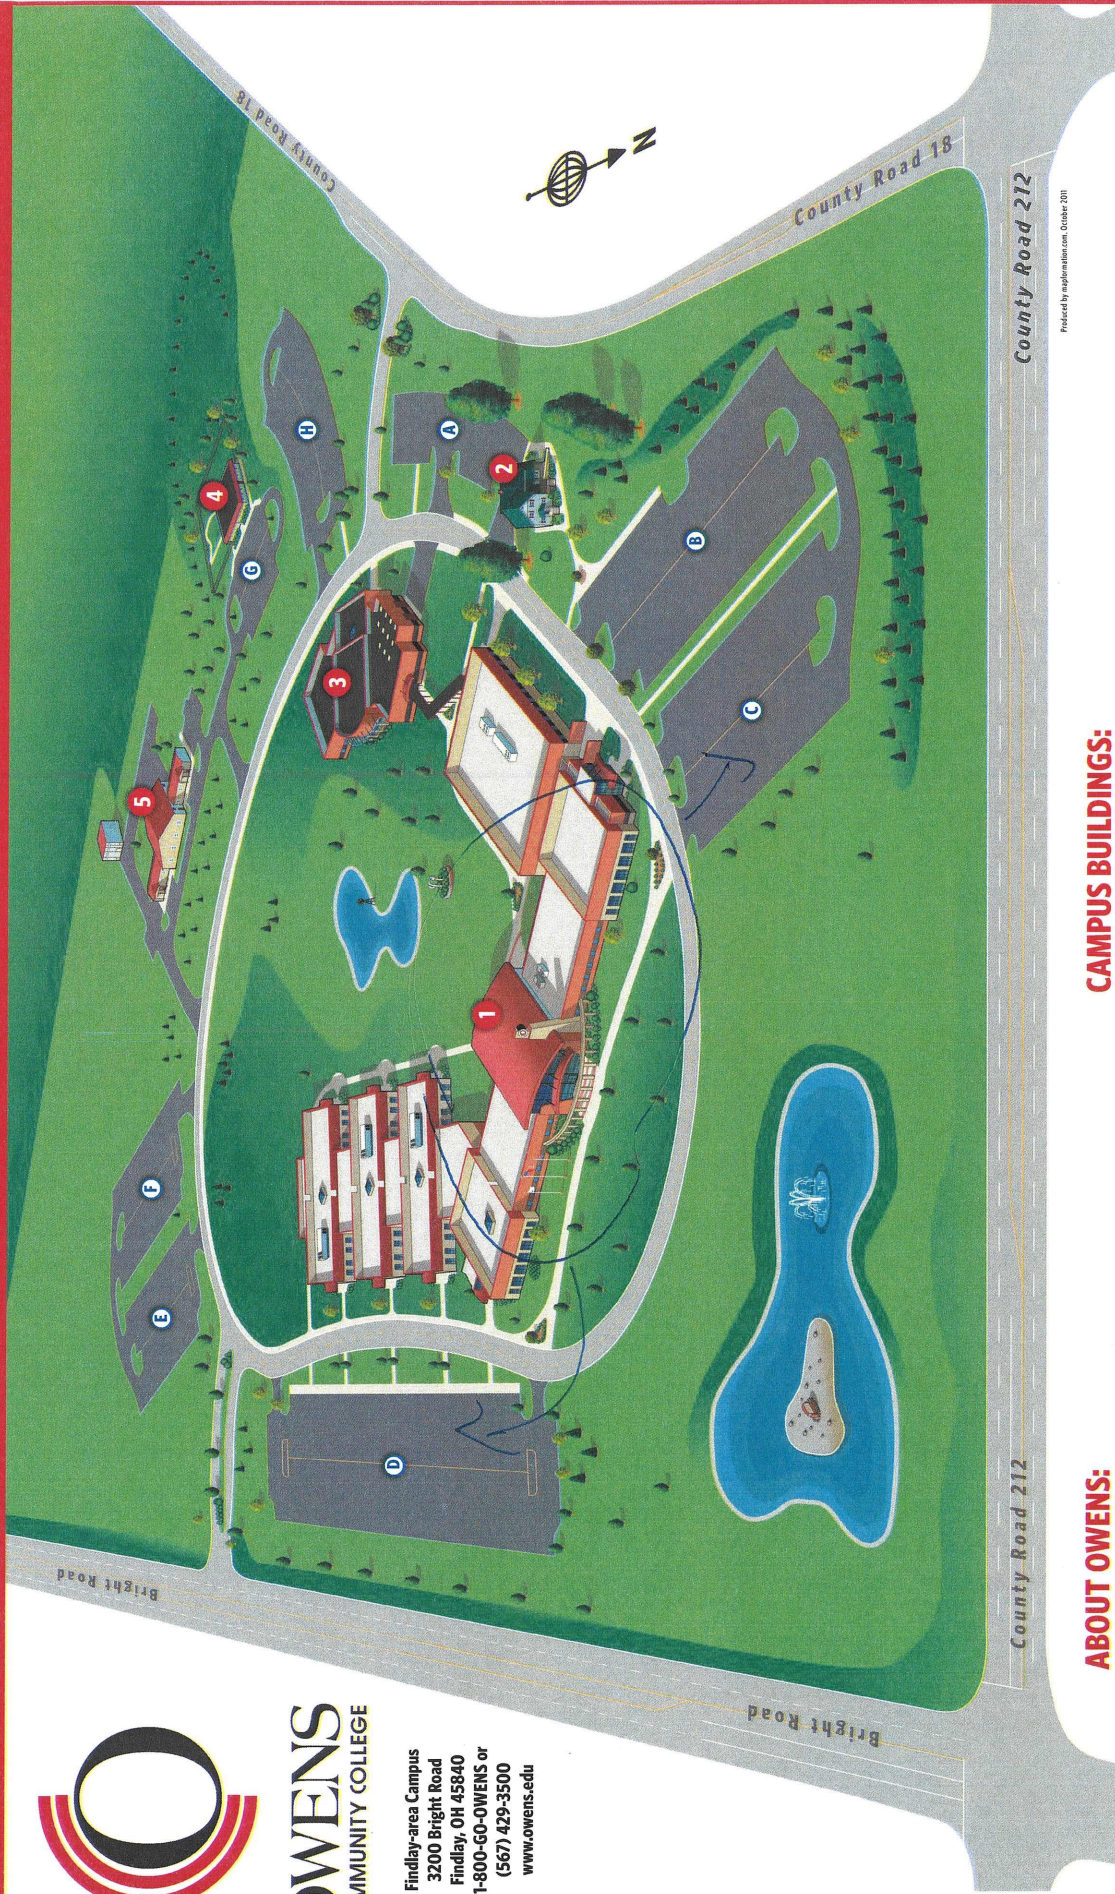

FINDLAY-AREA CAMPUS MAP

OWENS
COMMUNITY COLLEGE

Findlay-area Campus
3200 Bright Road
Findlay, OH 45840
1-800-60-OWENS or
(567) 429-3500
www.owens.edu

Prepared by mapmaker.com, October 2011

CAMPUS BUILDINGS:

1. Education Center
2. Voorhees House Conference Center
3. Community Education and Wellness Center
4. Early Learning Child Care Center
5. Maintenance/Department of Public Safety

- (A) Parking Lots A-H

ABOUT OWENS:

The Owens Community College Findlay-area Campus (Interstate-75 at Exit 161) covers more than 60 acres. Take Exit 161, go East on County Road 99 to County Road 212 (County Road 99 becomes County Road 212). Turn right (south) on County Road 18. Turn left into the campus.