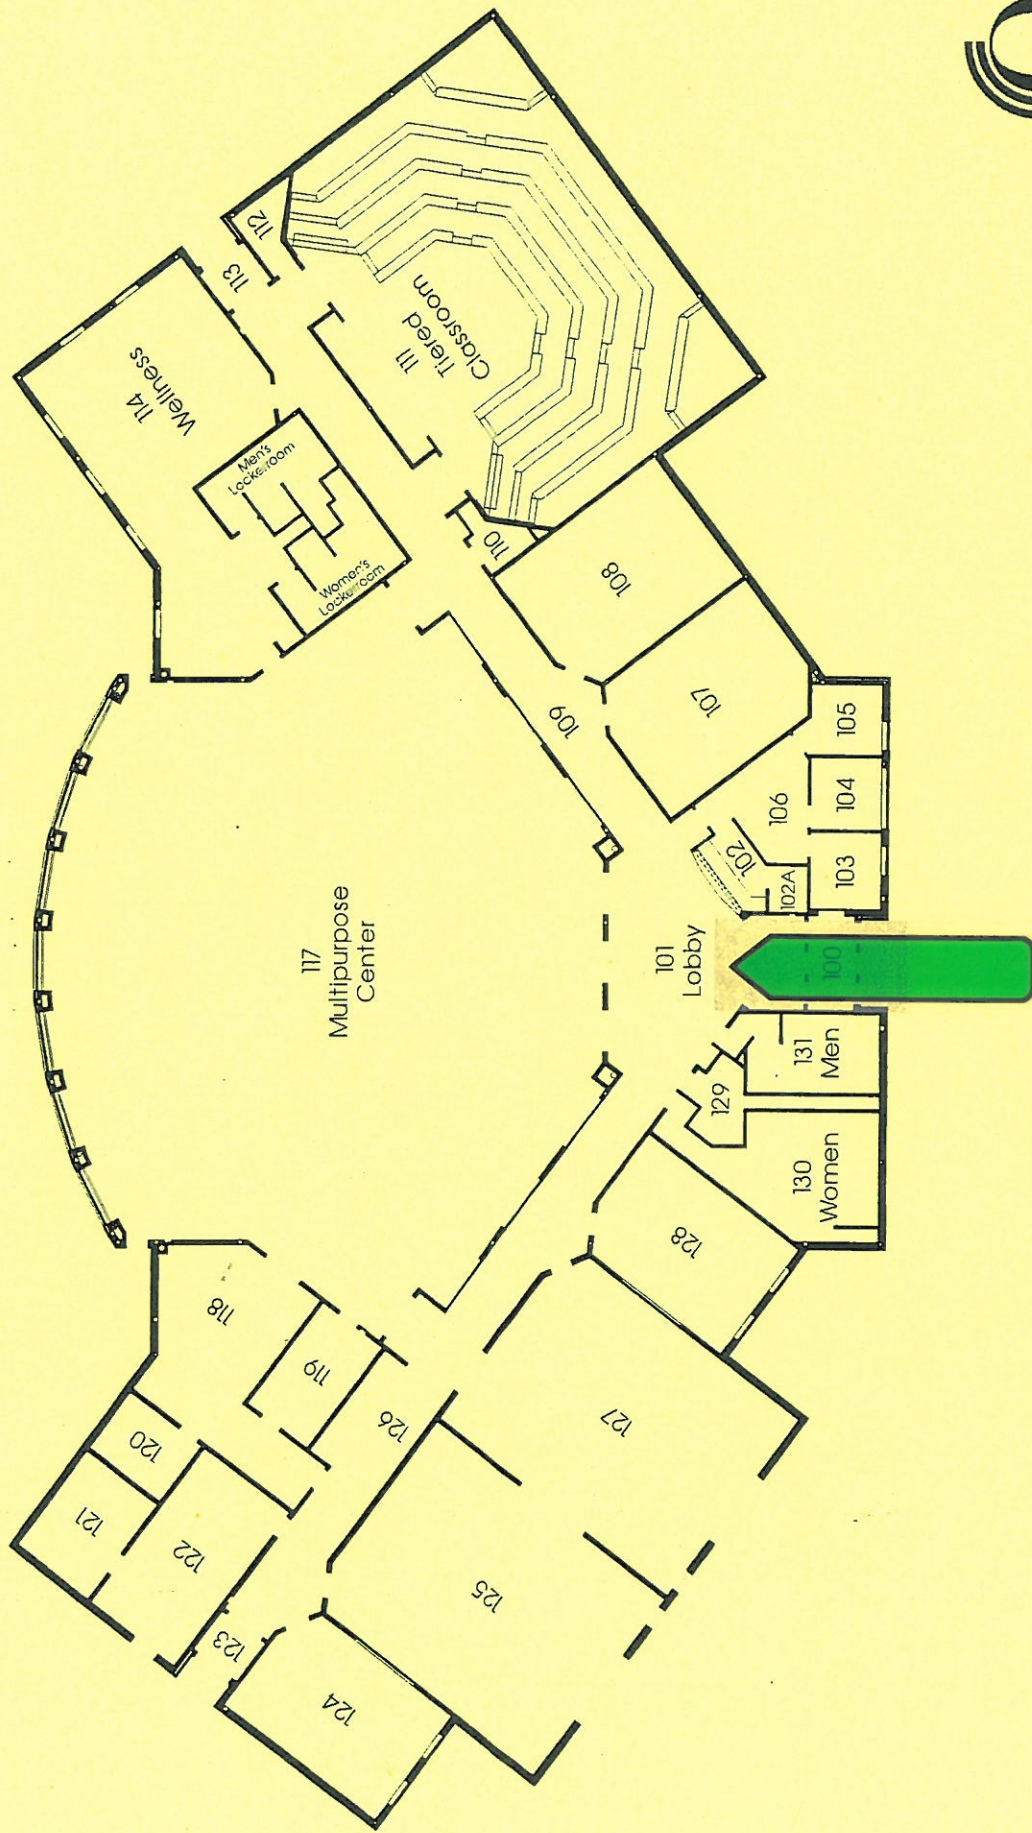

Community Education and Wellness Center

OWENS
COMMUNITY COLLEGE